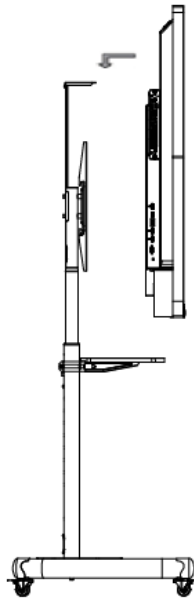

Mobile Mounting