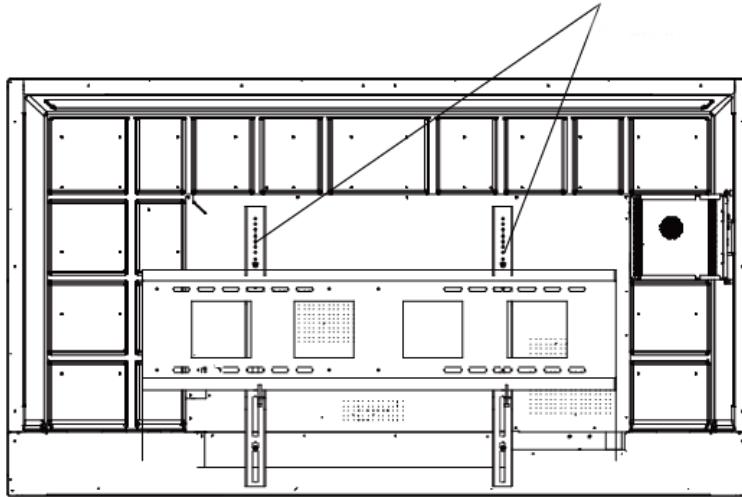

Mounting Method

Wall mounting

The rear should be installed on the hook holes

The wall mount is mobile horizontally. Please leave a space no less than 6 cm at each side, or a space no less than 12 cm at one side for maintenance service.