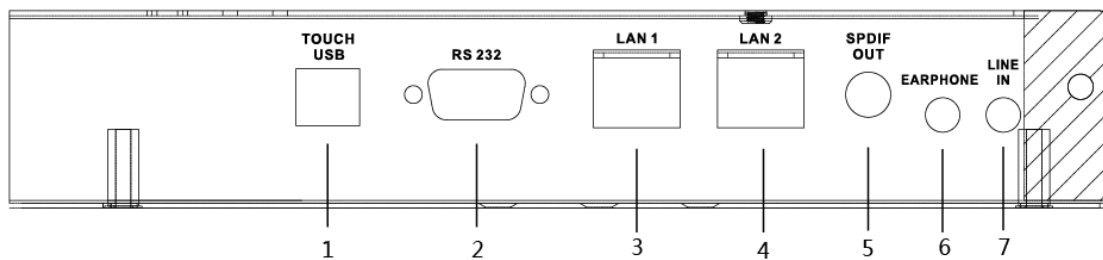

Storage	32 GB
	NIC	Built-in 100Mbps NIC, supporting routing
	Speaker	Built-in 16 W speaker × 2
	Decoding	H.265/H.264, 4K@60 × 1
	Operation System	Android 5.0

Available Models

DS-D5A86RB/A

Physical Interface

Bottom interfaces of the back panel: