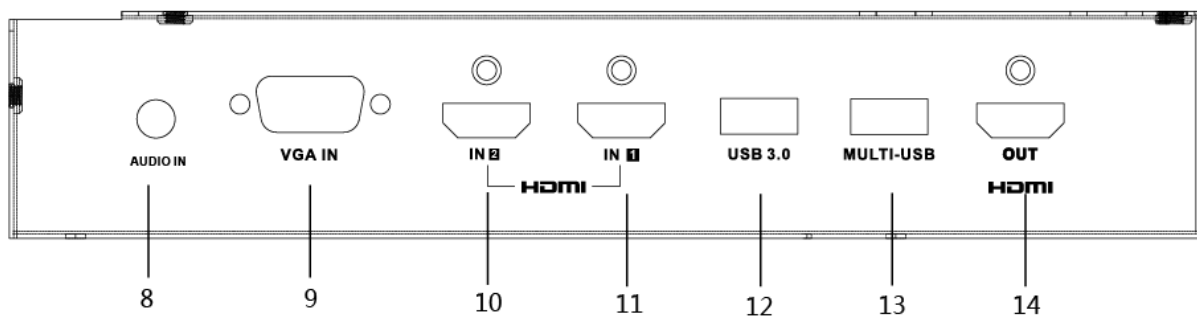

Specifications

Model		DS-D5A86RB/A	
Screen	Diagonal Screen Size	86"	
	Backlight	LED Backlight	
	Resolution	3840 × 2160 @60 Hz	
	Display Scale	16:9	
	Pixel Pitch	0.4935(H) × 0.4935(V) mm	
	Color	10 bit	
	Brightness	350 cd/m ²	
	Contrast	1200: 1	
	Response Time	8 ms	
	Viewing Angle	Horizontal 178°, vertical 178°	
Interface	HDMI IN	2, Max. 4K@30Hz	
	HDMI OUT	1, Max. 4K@60Hz	
	VGA IN	1, Max. 1080P@60Hz	
	AUDIO IN	2	
	AUDIO OUT	2	
	USB Interface	2 USB on front panel , 2 USB on side panel	
	RJ45 (100Mbps ports)	2	
General	Power Supply	AC 100 V~240 V, 50/60 Hz	
	Power Consumption	< 600 W	
	Net Weight	77.760 kg	
	Gross Weight (with packing)	100.760 kg	
	Dimensions (without base) (Width × Height × Thickness)	1990 × 1186 × 118 mm	
	Packing Dimensions (Width × Height × Thickness)	2205 × 1413 × 315 mm	
	Working Temperature	0°C~40°C	
	Working Humidity	10%~90%	
	Built-in System	CPU	4-core Cortex-A53, 1.5 GHz
		Memory	2 GB

Bottom interfaces of the back panel:

Interface	Description	Interface	Description
1.TOUCH-USB	Peripheral Touch Interface	2.RS-232	RS-232 Serial Port
3.LAN 1	Ethernet Interface 1	4. LAN 2	Ethernet Interface 2
5.SPDIF OUT	Digital Multi-media Speaker Interface	6.EARPHONE	Earphone Interface
7.LINE IN	Audio Input Interface	---	---

Left interfaces of the back panel:

Interface	Description	Interface	Description
8.AUDIO IN	Audio Input Interface	9.VGA IN	VGA Input Interface
10.HDMI IN2	HDMI2 Input Interface	11.HDMI IN1	HDMI1 Input Interface
12.USB 3.0	USB 3.0 Interface	13.MULTI-USB	Multi-function USB Interface
14.HDMI OUT	HDMI Output Interface	---	---