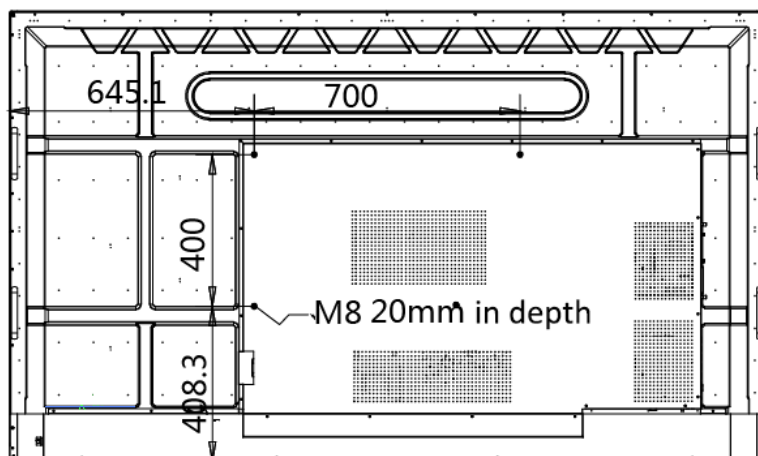

Specifications

Model		DS-D5A86RB/A	
Screen	Diagonal Screen Size	86"	
	Backlight	LED Backlight	
	Resolution	3840 × 2160 @60 Hz	
	Display Scale	16:9	
	Pixel Pitch	0.4935(H) × 0.4935(V) mm	
	Color	10 bit	
	Brightness	350 cd/m ²	
	Contrast	1200: 1	
	Response Time	8 ms	
	Viewing Angle	Horizontal 178°, vertical 178°	
Interface	HDMI IN	2, Max. 4K@30Hz	
	HDMI OUT	1, Max. 4K@60Hz	
	VGA IN	1, Max. 1080P@60Hz	
	AUDIO IN	2	
	AUDIO OUT	2	
	USB Interface	2 USB on front panel , 2 USB on side panel	
	RJ45 (100Mbps ports)	2	
General	Power Supply	AC 100 V~240 V, 50/60 Hz	
	Power Consumption	< 600 W	
	Net Weight	77.760 kg	
	Gross Weight (with packing)	100.760 kg	
	Dimensions (without base) (Width × Height × Thickness)	1990 × 1186 × 118 mm	
	Packing Dimensions (Width × Height × Thickness)	2205 × 1413 × 315 mm	
	Working Temperature	0°C~40°C	
	Working Humidity	10%~90%	
	Built-in System	CPU	4-core Cortex-A53, 1.5 GHz
		Memory	2 GB

Bottom interfaces of the back panel:

Interface	Description	Interface	Description
1.TOUCH-USB	Peripheral Touch Interface	2.RS-232	RS-232 Serial Port
3.LAN 1	Ethernet Interface 1	4. LAN 2	Ethernet Interface 2
5.SPDIF OUT	Digital Multi-media Speaker Interface	6.EARPHONE	Earphone Interface
7.LINE IN	Audio Input Interface	---	---

Dimensions (unit: mm)

Mounting Method

Wall mounting

The rear should be installed on the hook holes

The wall mount is mobile horizontally. Please leave a space no less than 6 cm at each side, or a space no less than 12 cm at one side for maintenance service.