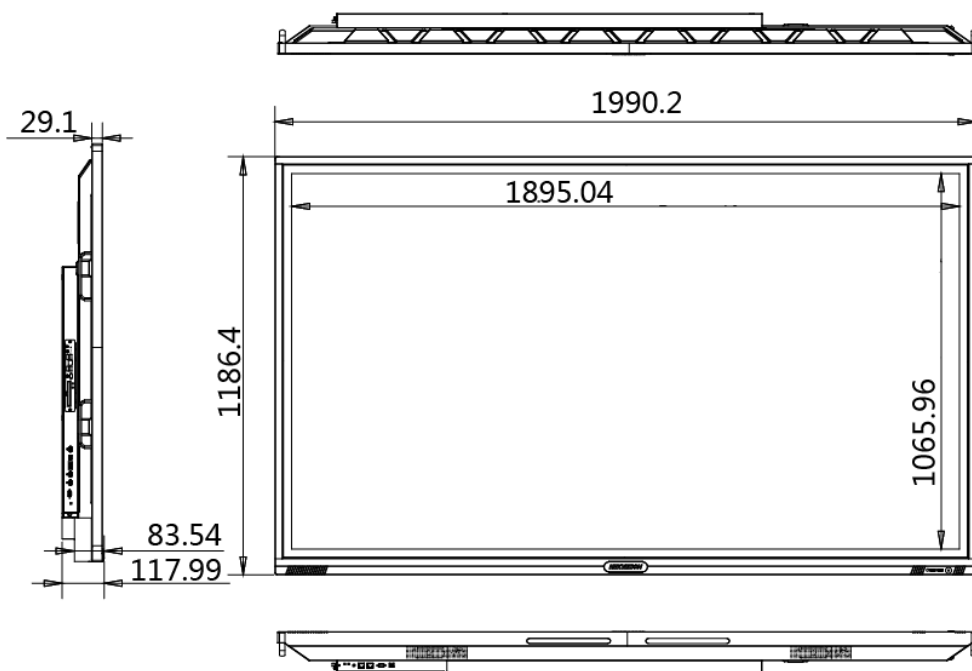

Interface	Description	Interface	Description
8.AUDIO IN	Audio Input Interface	9.VGA IN	VGA Input Interface
10.HDMI IN2	HDMI2 Input Interface	11.HDMI IN1	HDMI1 Input Interface
12.USB 3.0	USB 3.0 Interface	13.MULTI-USB	Multi-function USB Interface
14.HDMI OUT	HDMI Output Interface	---	---

Dimensions (unit: mm)